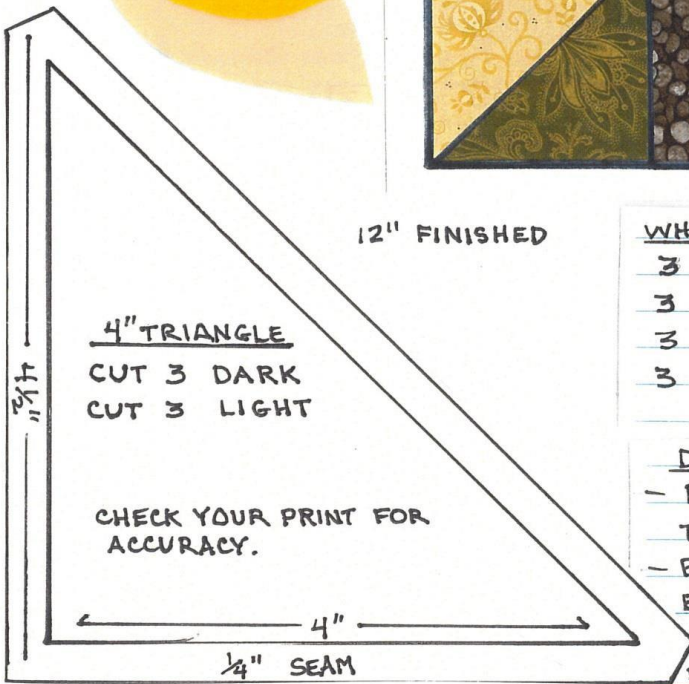

## B.O.M. for Sept. 2017

12 1/2" UNFINISHED

12" FINISHED

### WHAT'S NEEDED:

- 3 4 1/2" SQ. DK. FALL COLORS
- 3 4 1/2" SQ. LT. TAN PRINTS
- 3 4 1/2" TRIANGLES DARK
- 3 4 1/2" " LT. TAN  
(USE PATTERN)

### DIRECTIONS:

- PIECE TRIANGLES + TRIM TO 4 1/2" SQ. IF NECESSARY.
- PIECE "9 PATCH" USING EXAMPLE AS A GUIDE.

PRESS SEAMS OPEN FOR EASIER OVERALL QUILTING.

?? CALL SONIA: 610-269-0934