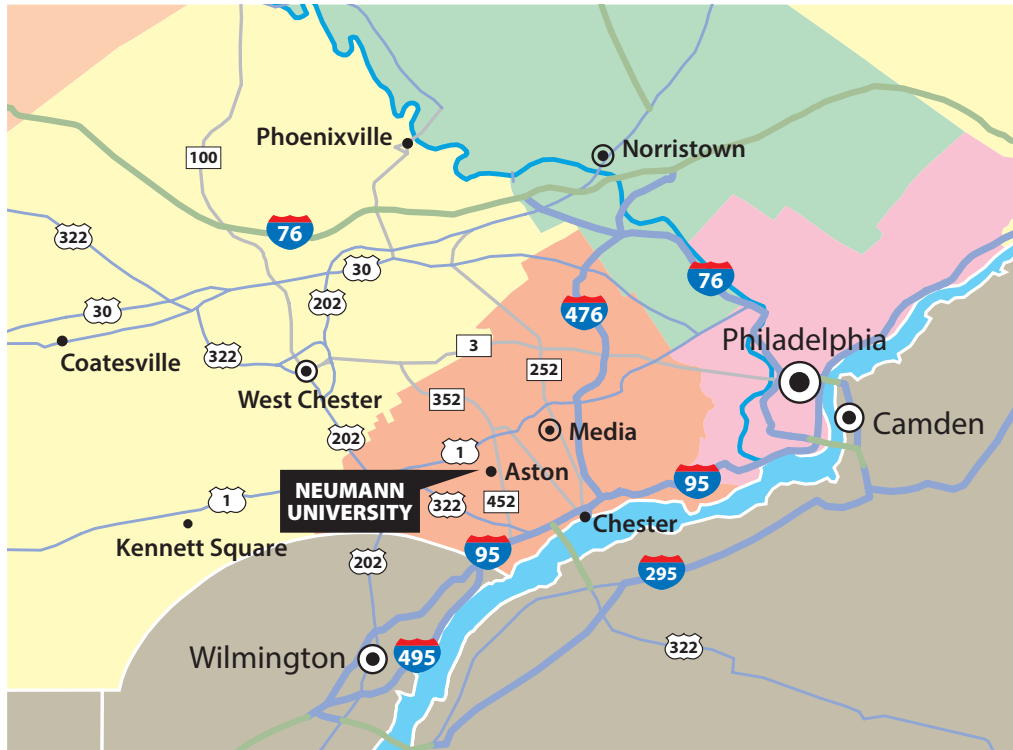

### **From New York**

Route I-95 South. Follow directions from Philadelphia.

### **From Pittsburgh**

Pennsylvania Turnpike East on Route 76 to Route 476 South (Blue Route). Follow directions from Route 476 (Blue Route).

### **From Northern New Jersey**

New Jersey Turnpike South to Exit 2, Route 322 West. Follow directions from Southern New Jersey.

*Five points intersection is the intersection of Knowlton Road, Concord Road and Pennell Road (Route 452).*